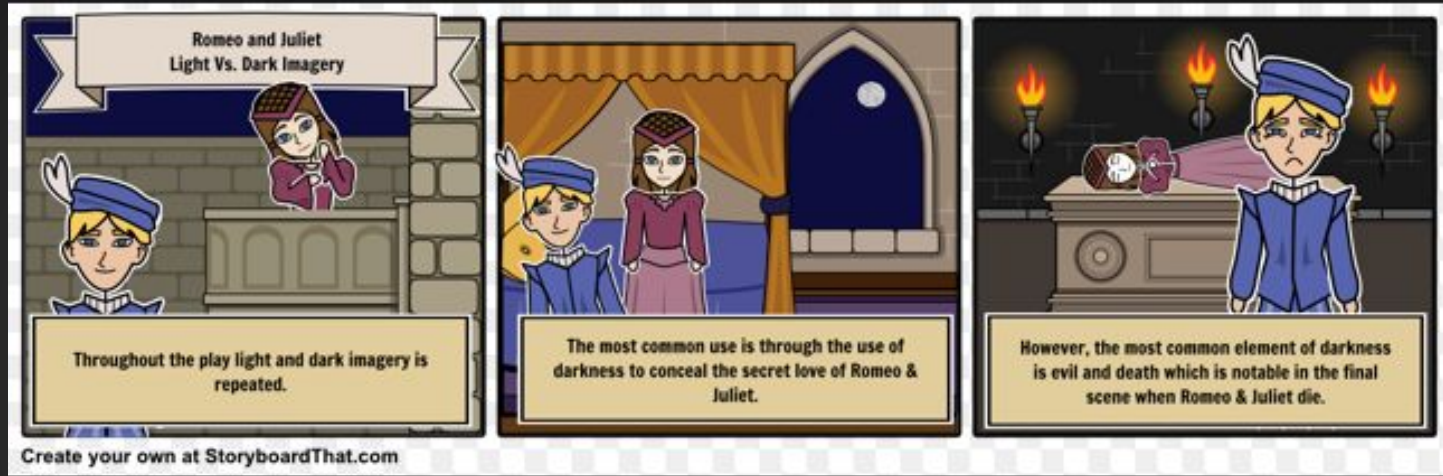

Symbol

Symbolism-colors

White---purity, righteousness,
exaltation

Black---evil; famine; darkness

Red---sins, bloodshed

Scarlet---royalty

Blue---heaven, godliness,
remembering and keeping
God's commandments

Silver---of worth, but
less than gold

Green---life; nature

Gold---the best,
exaltation

Amber---sun, light, divine glory

Red and White in fairy tales

When a character is in white it is
Virginal-think wedding dress.

When a character is is red, or touched by
red, it signified that that person has gone through
puberty/menstruation and is entering womanhood
-a dangerous time.

Motif

Theme

Pattern

or

Symbol

that repeats over and over and over and...

So, to keep it straight
white horse-symbol
color white-motif

The Giving Tree--Allegory